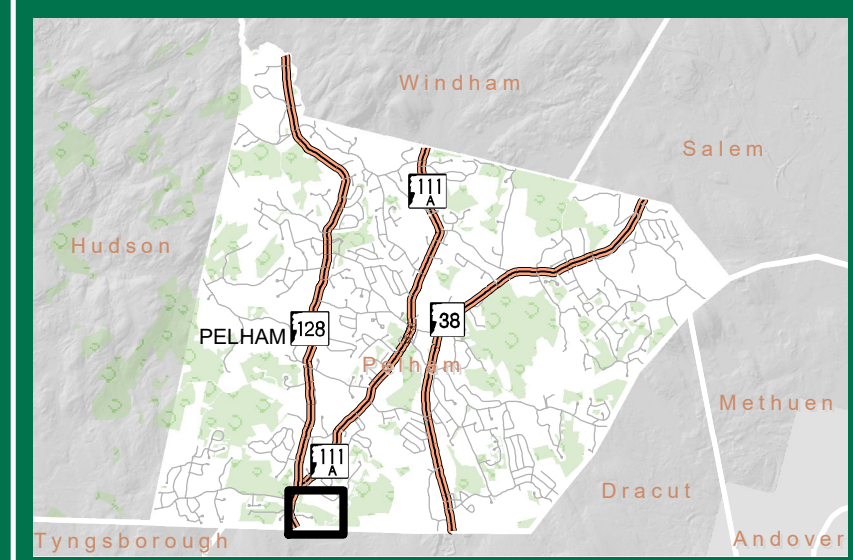

# MERRIAM FARM CONSERVATION AREA

TOWN OF PELHAM, NH  
 PELHAMWEB.COM/  
 FORESTRY-COMMITTEE

- PERMITTED**
- Walking
  - Bicycling
  - XC Skiing and Snowshoeing
  - Pets (leashed)
- NOT PERMITTED**
- Hunting
  - OHRV
  - Snowmobiles
  - Camping
  - Fires