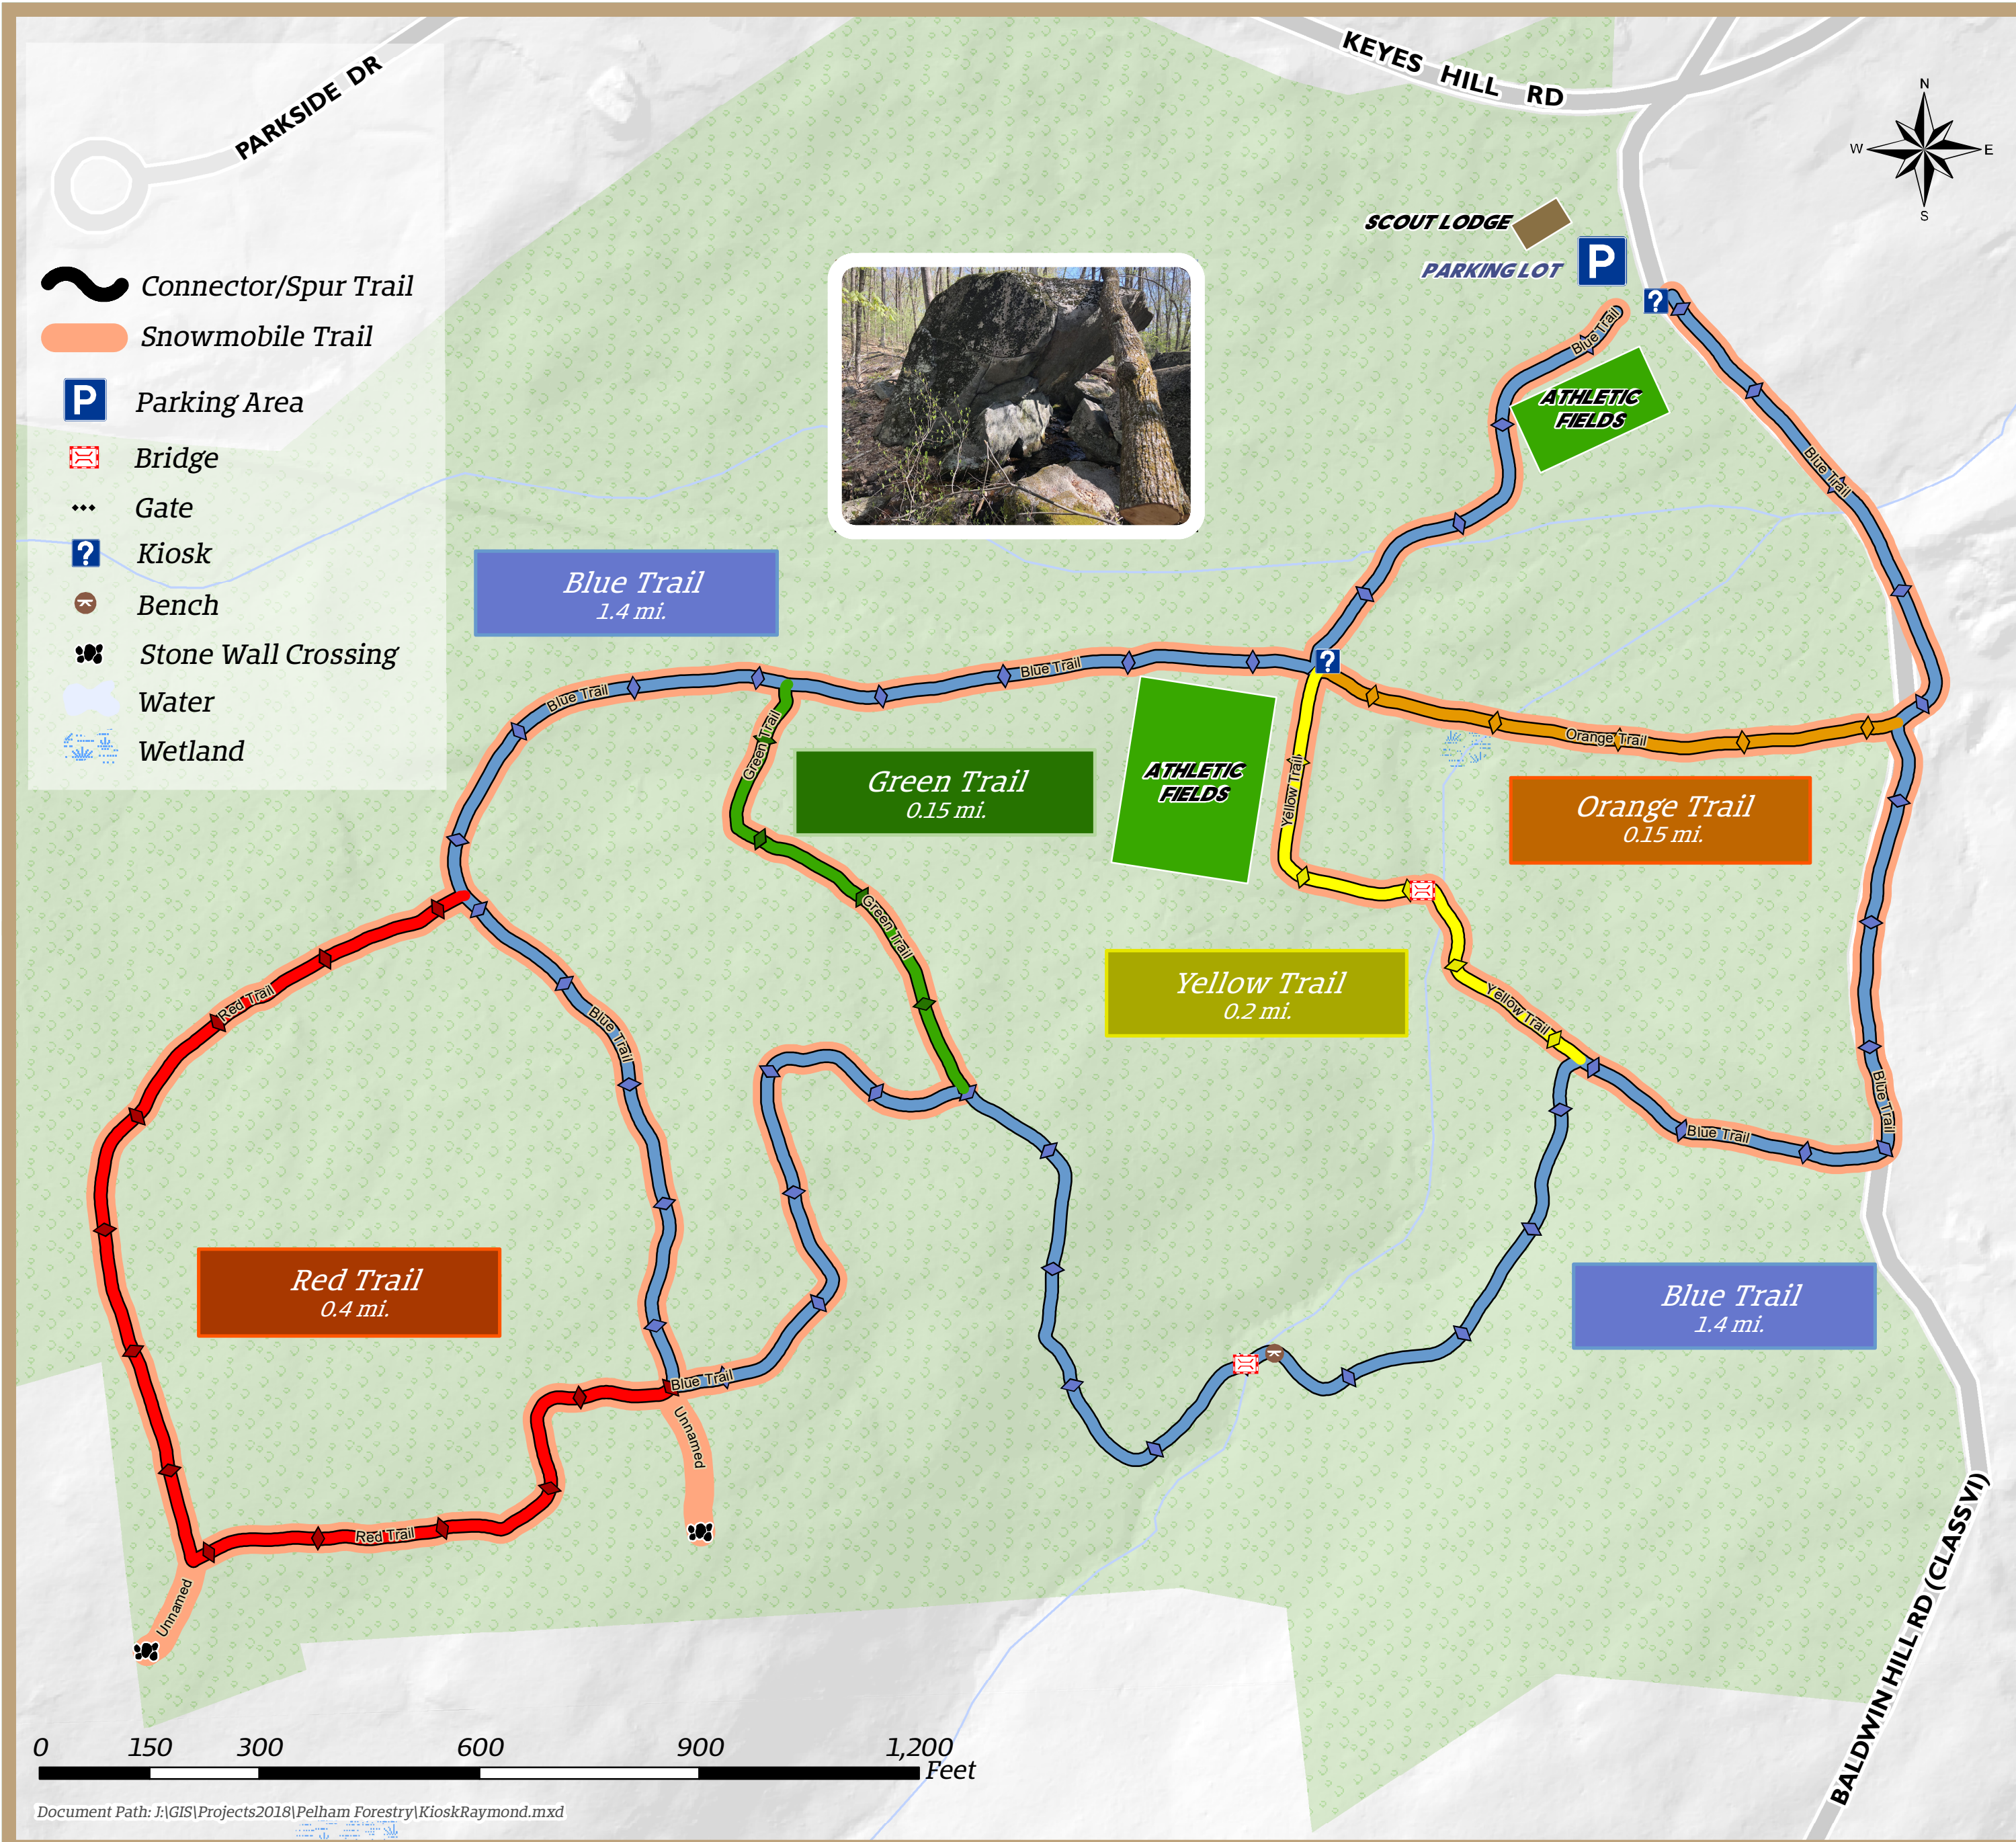

# ELMER G. RAYMOND MEMORIAL PARK

TOWN OF PELHAM, NH  
 PELHAMWEB.COM/  
 FORESTRY-COMMITTEE

- PERMITTED**
- Walking
  - Bicycling
  - XC Skiing and Snowshoeing
  - Pets (leashed)
  - Snowmobiling (only on designated trails)

- NOT PERMITTED**
- Hunting
  - OHRV
  - Camping
  - Fires

Please **STAY ON MARKED TRAILS** and carry out all trash

For mobile navigation, download ArcGIS Explorer app to your device and search for PELHAM TRAILS