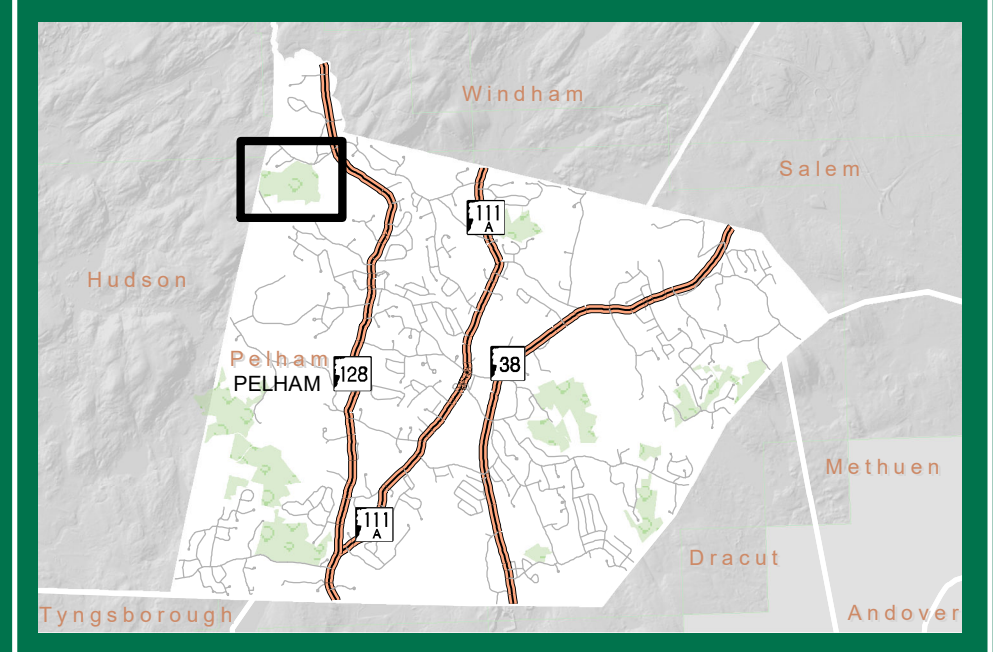

# ELMER G. RAYMOND MEMORIAL PARK

TOWN OF PELHAM, NH  
 PELHAMWEB.COM/  
 FORESTRY-COMMITTEE

- PERMITTED**
- Walking
  - Bicycling
  - XC Skiing and Snowshoeing
  - Pets (leashed)
  - Snowmobiling (only on designated trails)