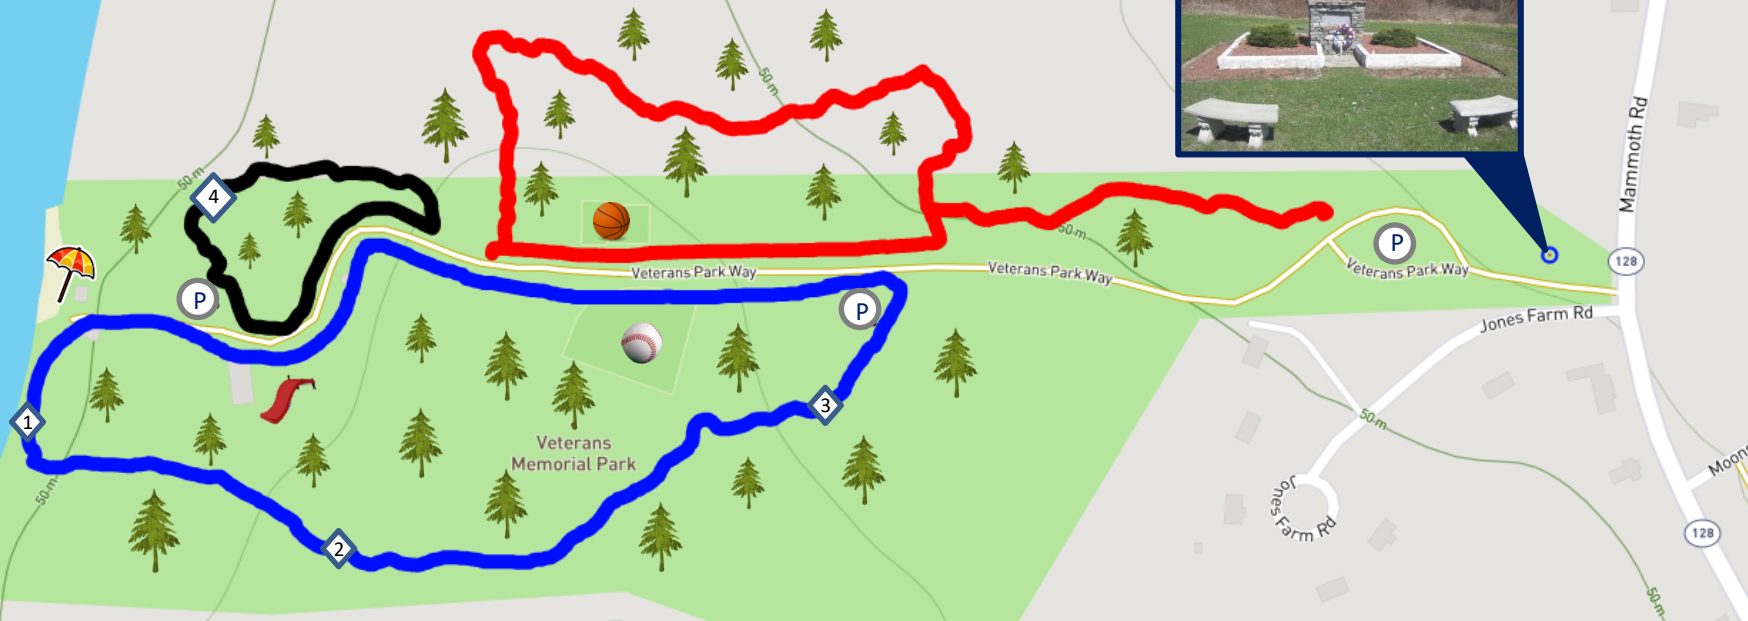

VETERANS MEMORIAL PARK

- = Blue Trail (0.86 Miles)
- = Black Trail (0.37 Miles)
- = Red Trail (0.87 Miles)
- = Courts
- = Beach
- = Ball Field
- = Playground
- = Parking
- = Point of Interest

Long Pond

1 Benches **2 Wood Bridge** **3 Stone Crossing** **4 Wood Bridge**